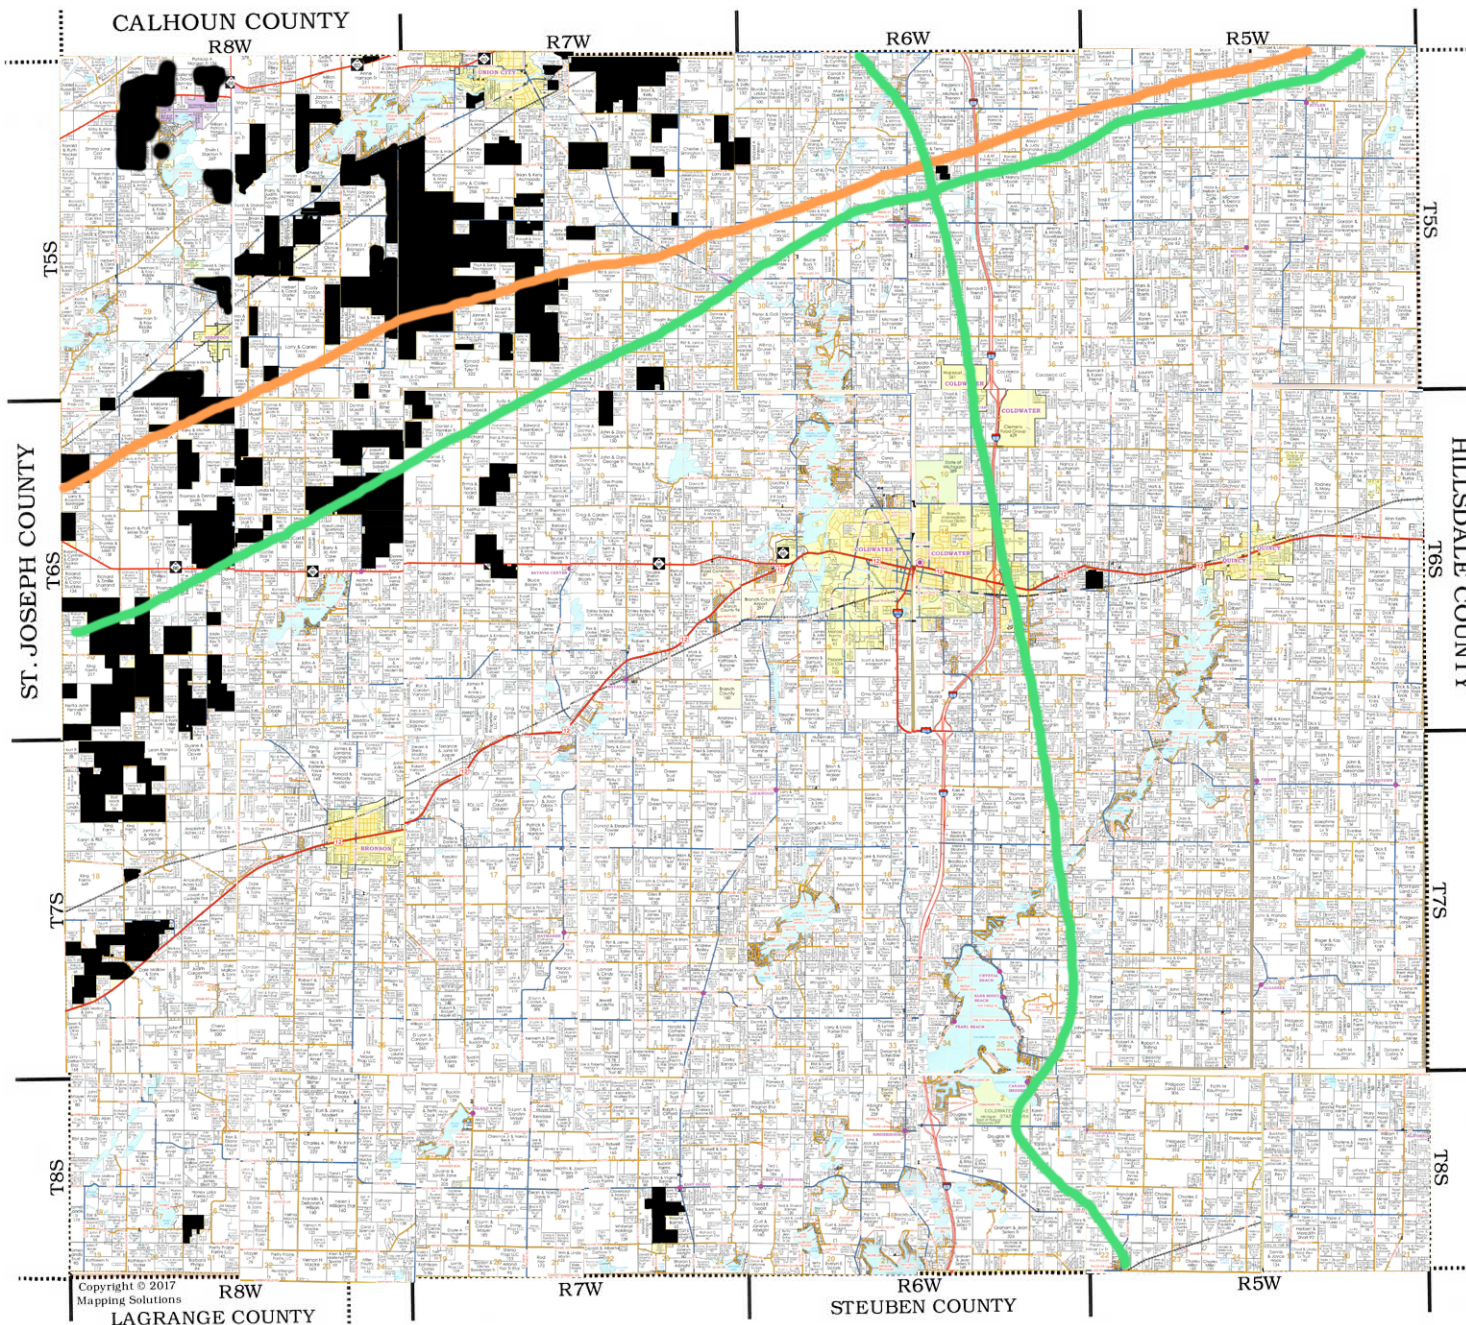

# Map of Branch County, Michigan - 2018

The areas in black are where easements have been signed to DTE for 'wind, but not limited to...'

These are those that DTE has turned in to the Register of Deeds. There may be more land signed off that DTE has not registered yet. These easements are public knowledge.

Note the pattern of DTE 'wind' easements and pipelines.

Gas Pipeline ———

Oil Pipeline ———

Easements ■■■■

Industrial wind turbines should not be near the homes and property of non-participants

Fracking for oil and natural gas destroys the soil, air, and water. Nuclear energy produces nuclear waste and is dangerous.